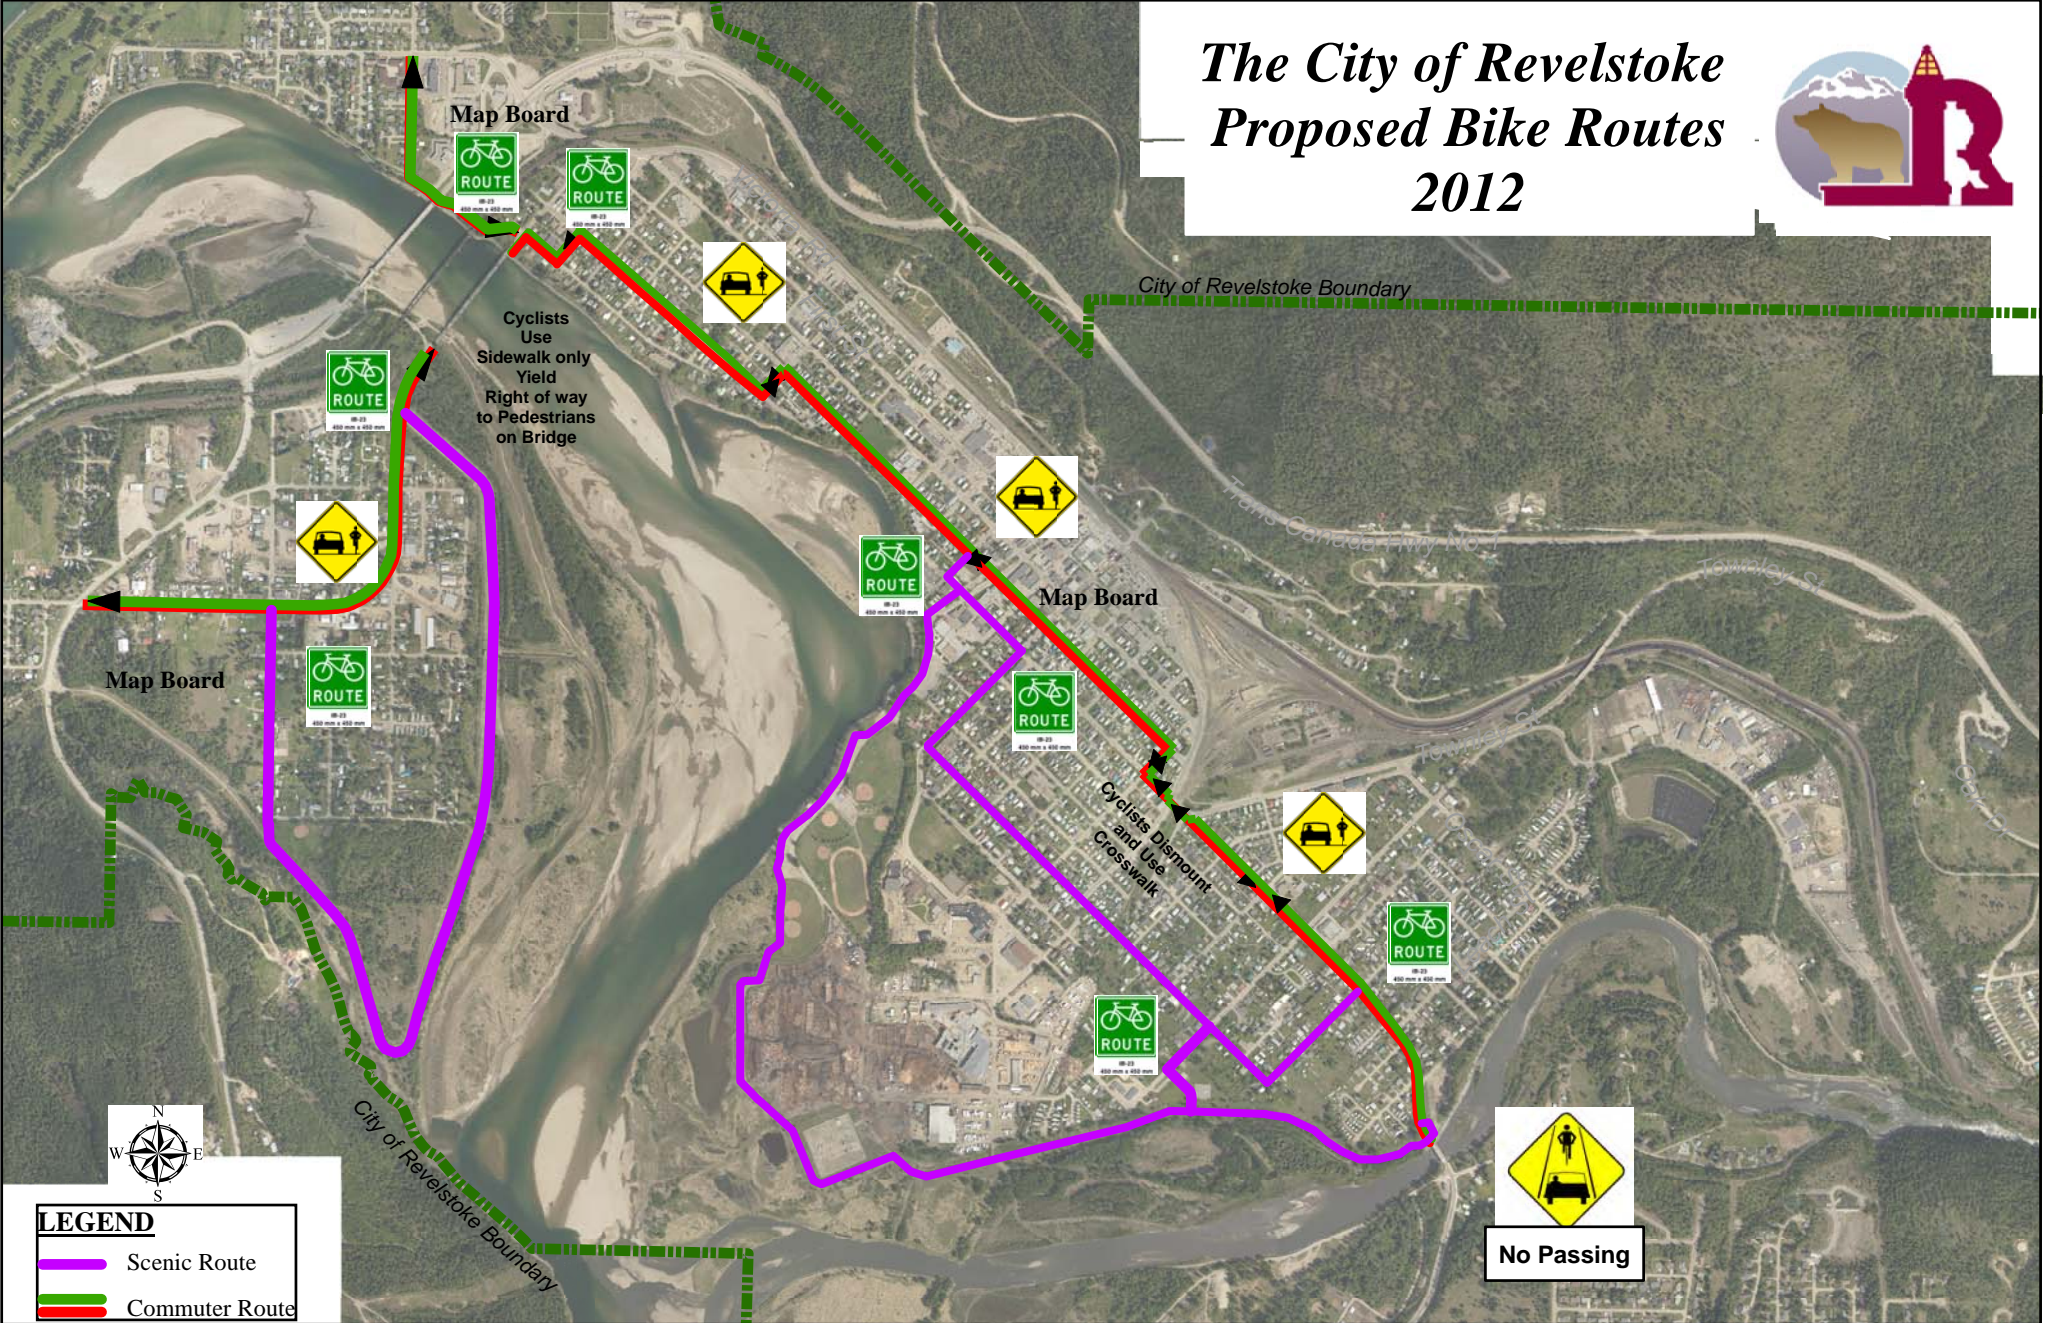

The City of Revelstoke Proposed Bike Routes 2012

Map Board

City of Revelstoke Boundary

Cyclists Use Sidewalk only Yield Right of way to Pedestrians on Bridge

No Passing

LEGEND

- Scenic Route
- Commuter Route