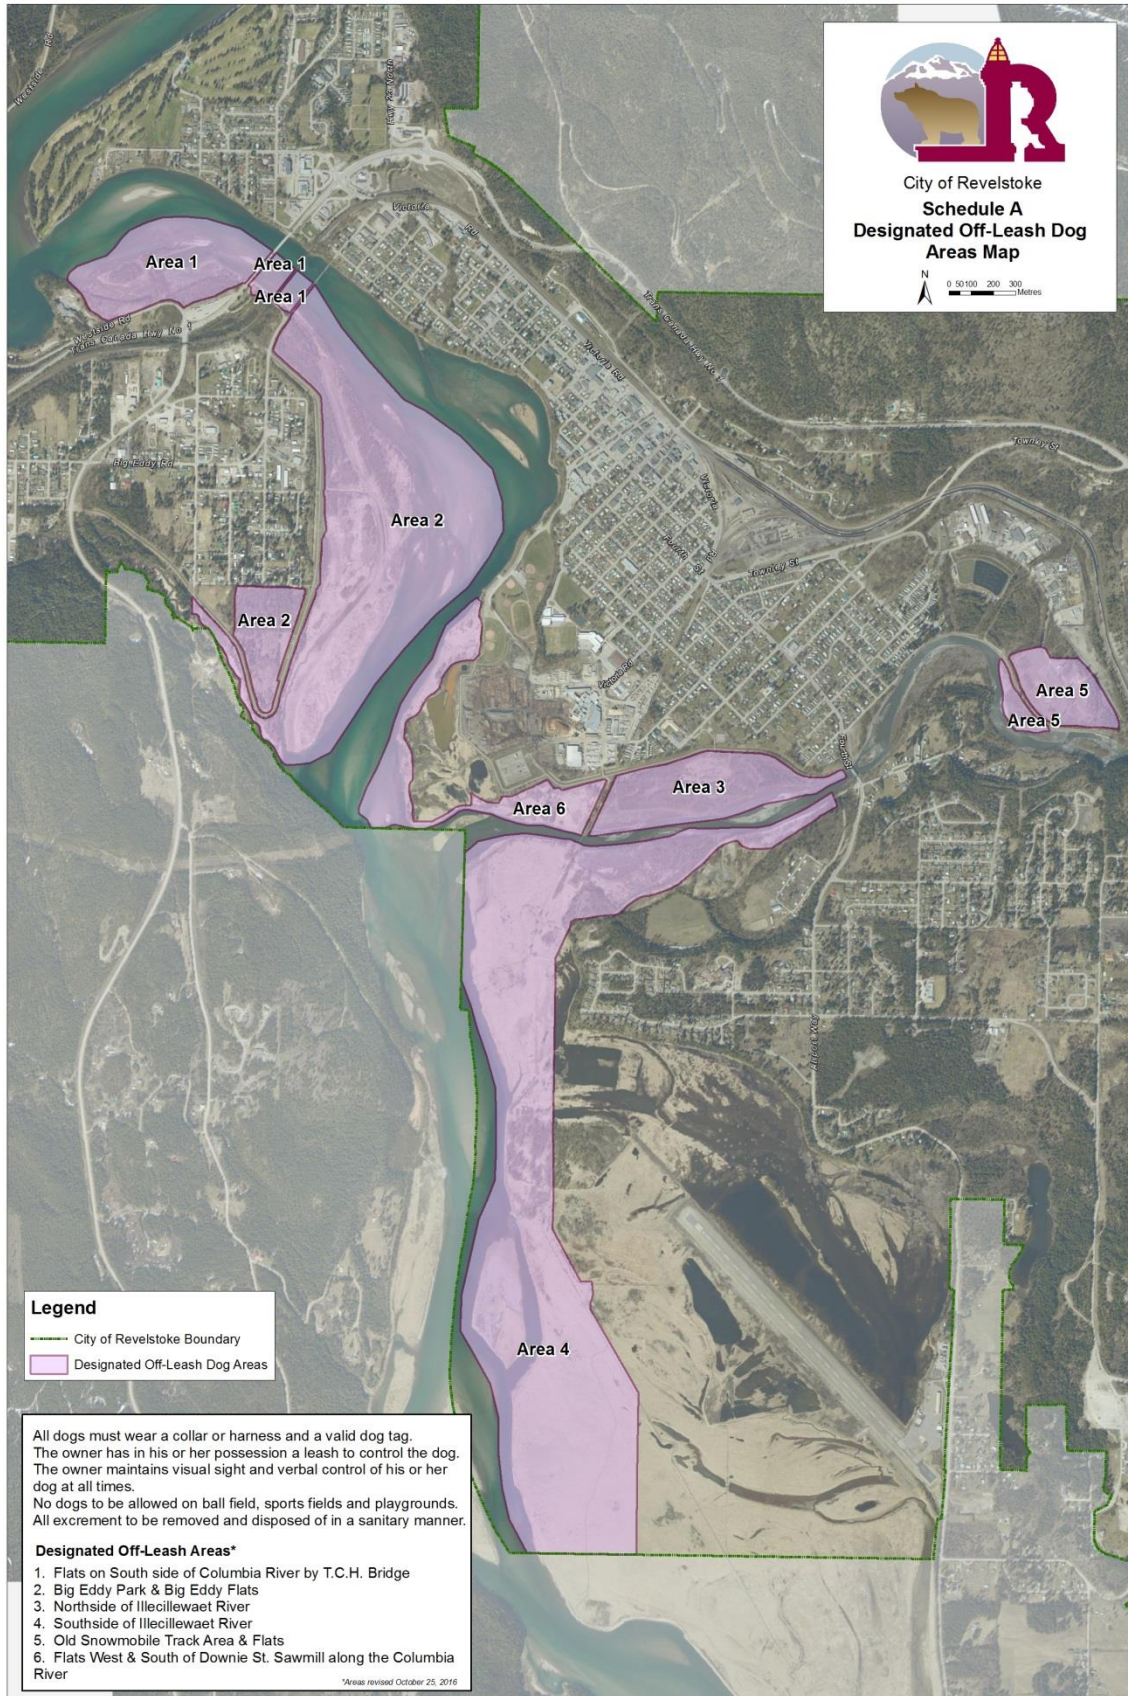

City of Revelstoke
Schedule A
Designated Off-Leash Dog
Areas Map

Legend

- City of Revelstoke Boundary
- Designated Off-Leash Dog Areas

All dogs must wear a collar or harness and a valid dog tag.
The owner has in his or her possession a leash to control the dog.
The owner maintains visual sight and verbal control of his or her dog at all times.
No dogs to be allowed on ball field, sports fields and playgrounds.
All excrement to be removed and disposed of in a sanitary manner.

- Designated Off-Leash Areas***
1. Flats on South side of Columbia River by T.C.H. Bridge
 2. Big Eddy Park & Big Eddy Flats
 3. Northside of Illecillewaet River
 4. Southside of Illecillewaet River
 5. Old Snowmobile Track Area & Flats
 6. Flats West & South of Downie St. Sawmill along the Columbia River

*Areas revised October 25, 2016